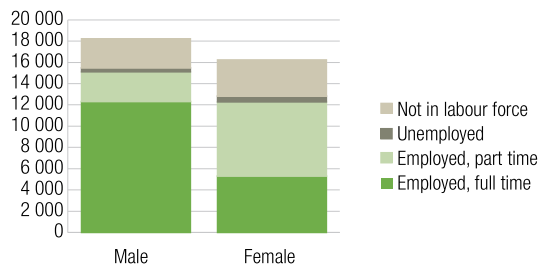

Labour force composition. 2014

	Males	Females	Total
Total population 15-74 years	18 369	16 466	34 835
Labour force	15 640	13 067	28 707
	Pct. of population		
Activity rate	85.1	79.4	82.4
Employment rate	83.1	76.2	79.8
	Pct. of employed		
Full time	81.5	43.0	64.2
Part time	18.5	57.0	35.8
	Pct. of labour force		
Unemployed	2.4	4.0	3.1

Note: Labour Force estimated Nov. 2014

Labour force composition Nov. 2014

Note: Labour Force estimated Nov. 2014